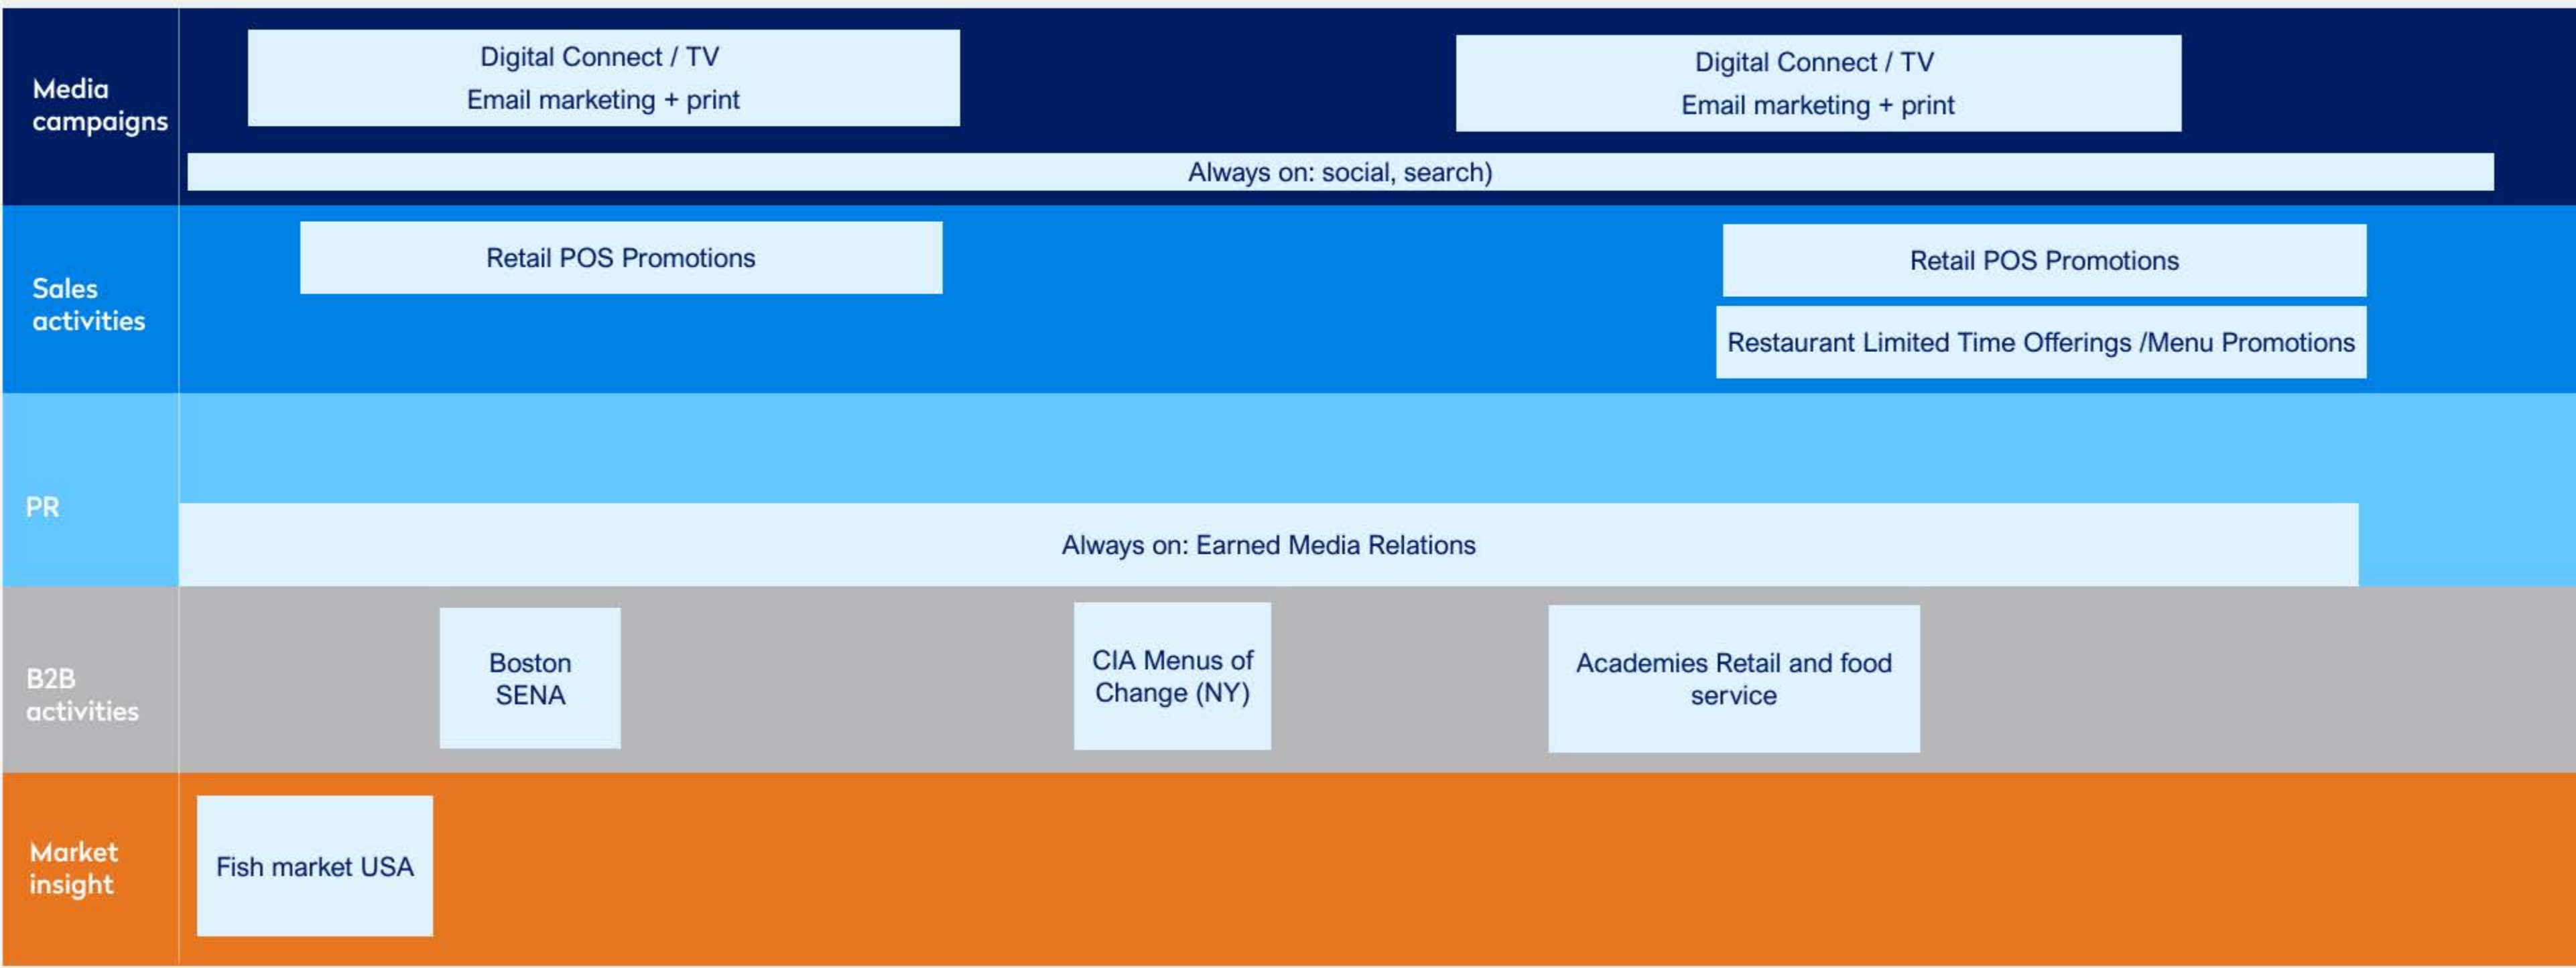

Timeline - Whitefish

Market activities

JAN FEB MAR APR MAY JUN JUL AUG SEPT OCT NOV DES