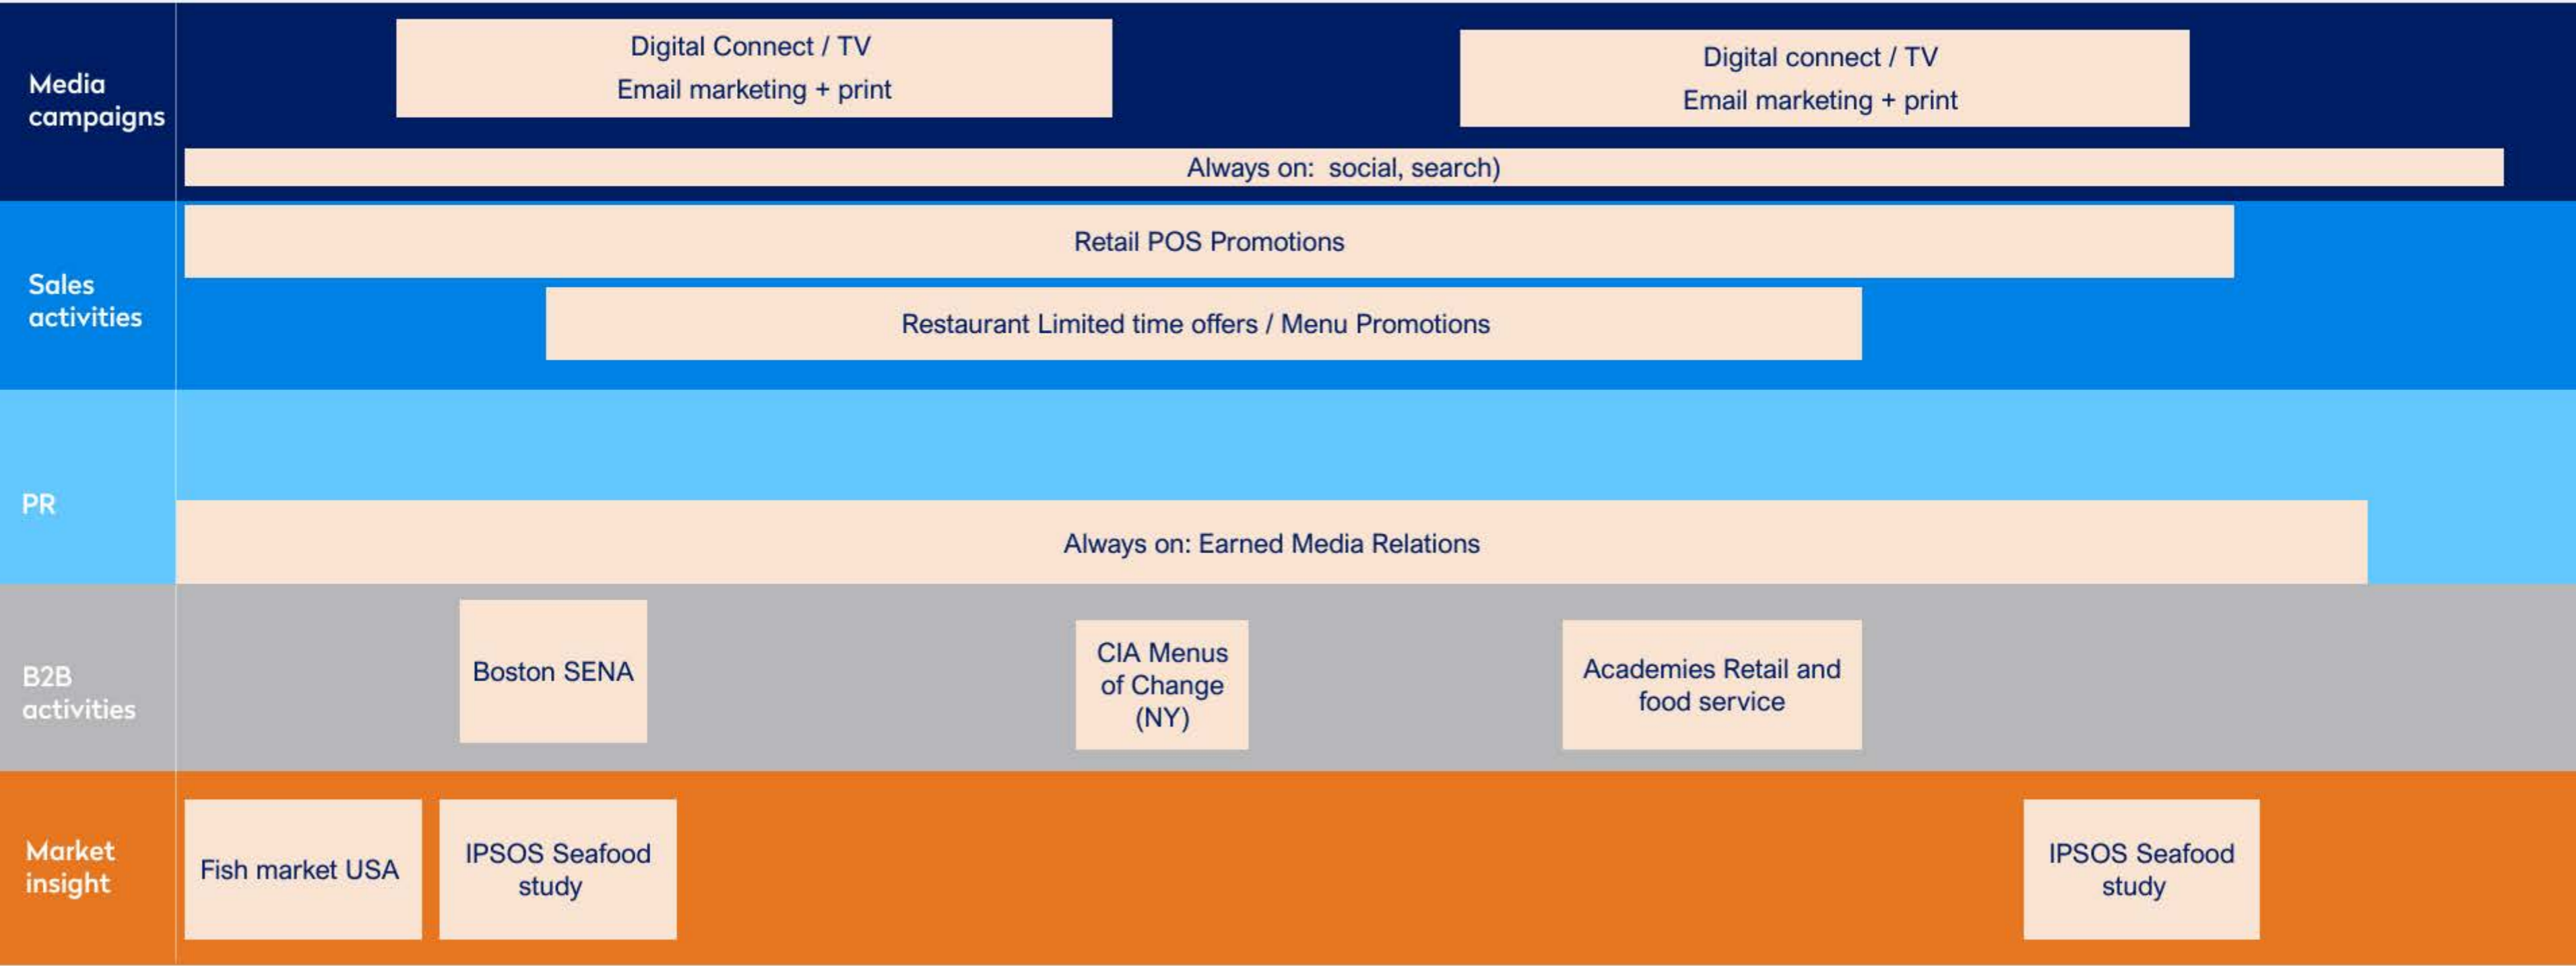

Timeline - Salmon Market activities

JAN FEB MAR APR MAY JUN JUL AUG SEPT OCT NOV DES